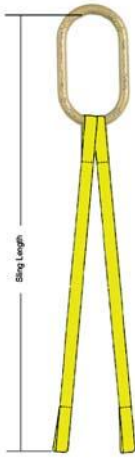

Multi-Leg Synthetic Slings

Mulox® Multi-Leg Slings - Flat Eyes

No. of Legs	Web Width (in.) ^	No. of Plies	Rated Capacity (lbs.)				Recommended Minimum	
			90	60	45	30	Master Link *	Eye Sling Hook **
2	1	1	3,200	2,771	2,262	1,600	1/2"	1TA
		2	6,400	5,369	4,383	3,100	3/4"	1.5TA
	2	1	6,200	5,369	4,383	3,100	3/4"	1.5TA
		2	12,400	10,738	8,767	6,200	1"	3TA
	3	1	9,400	8,140	6,646	4,700	3/4"	1.5TA
		2	17,600	15,242	12,443	8,800	1"	3TA
3	1	1	4,800	4,100	3,300	2,400	3/4"	1TA
		2	9,000	7,740	6,350	4,550	3/4"	1.5TA
	2	1	9,000	7,740	6,350	4,550	3/4"	1.5TA
		2	18,600	16,100	13,150	9,300	1"	3TA
	3	1	14,100	12,210	9,970	7,050	1"	3TA
		2	26,400	22,863	18,663	13,200	1-1/4"	5TA
4	1	1	6,400	5,500	4,500	3,200	1"	1TA
		2	12,000	10,200	8,300	5,900	1"	1.5TA
	2	1	12,000	10,200	8,300	5,900	1"	1.5TA
		2	24,800	21,470	17,530	12,400	1-1/4"	3TA
	3	1	18,800	16,280	13,292	9,400	1"	3TA
		2	35,200	30,484	24,884	17,600	1-1/4"	5TA

*Oblong Master Link & Eye Sling Hooks may be sewn in place or mechanically attached - See pages 14 - 19
 **Sling Hooks are supplied with safety latch attached when possible. Tapered eyes are standard for 3" and 4" web widths in assemblies