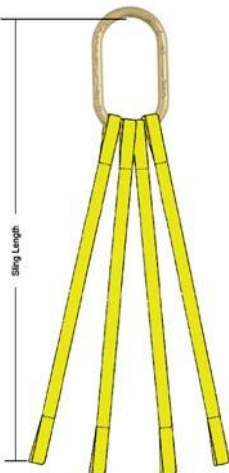

Multi-Leg Synthetic Slings

Mulox® Multi-Leg Slings - Flat Eyes

No. of Legs	Web Width (in.) ^	No. of Plies	Rated Capacity (lbs.)				Recommended Minimum	
			90	60	45	30	Master Link *	Eye Sling Hook **
2	1	1	3,200	2,771	2,262	1,600	1/2"	1TA
		2	6,400	5,369	4,383	3,100	3/4"	1.5TA
	2	1	6,200	5,369	4,383	3,100	3/4"	1.5TA
		2	12,400	10,738	8,767	6,200	1"	3TA
	3	1	9,400	8,140	6,646	4,700	3/4"	1.5TA
		2	17,600	15,242	12,443	8,800	1"	3TA
3	1	1	4,800	4,100	3,300	2,400	3/4"	1TA
		2	9,000	7,740	6,350	4,550	3/4"	1.5TA
	2	1	9,000	7,740	6,350	4,550	3/4"	1.5TA
		2	18,600	16,100	13,150	9,300	1"	3TA
	3	1	14,100	12,210	9,970	7,050	1"	3TA
		2	26,400	22,863	18,663	13,200	1-1/4"	5TA
4	1	1	6,400	5,500	4,500	3,200	1"	1TA
		2	12,000	10,200	8,300	5,900	1"	1.5TA
	2	1	12,000	10,200	8,300	5,900	1"	1.5TA
		2	24,800	21,470	17,530	12,400	1-1/4"	3TA
	3	1	18,800	16,280	13,292	9,400	1"	3TA
		2	35,200	30,484	24,884	17,600	1-1/4"	5TA

*Oblong Master Link & Eye Sling Hooks may be sewn in place or mechanically attached - See pages 14 - 19
 **Sling Hooks are supplied with safety latch attached when possible. Tapered eyes are standard for 3" and 4" web widths in assemblies