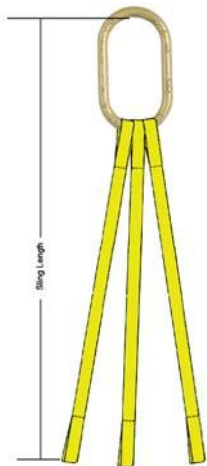

Multi-Leg Synthetic Slings

Mulox® Multi-Leg Slings - Flat Eyes

No. of Legs	Web Width (in.) ^	No. of Plies	Rated Capacity (lbs.)				Recommended Minimum	
			90	60	45	30	Master Link *	Eye Sling Hook **
2	1	1	3,200	2,771	2,262	1,600	1/2"	1TA
		2	6,400	5,369	4,383	3,100	3/4"	1.5TA
	2	1	6,200	5,369	4,383	3,100	3/4"	1.5TA
		2	12,400	10,738	8,767	6,200	1"	3TA
	3	1	9,400	8,140	6,646	4,700	3/4"	1.5TA
		2	17,600	15,242	12,443	8,800	1"	3TA
3	1	1	4,800	4,100	3,300	2,400	3/4"	1TA
		2	9,000	7,740	6,350	4,550	3/4"	1.5TA
	2	1	9,000	7,740	6,350	4,550	3/4"	1.5TA
		2	18,600	16,100	13,150	9,300	1"	3TA
	3	1	14,100	12,210	9,970	7,050	1"	3TA
		2	26,400	22,863	18,663	13,200	1-1/4"	5TA
4	1	1	6,400	5,500	4,500	3,200	1"	1TA
		2	12,000	10,200	8,300	5,900	1"	1.5TA
	2	1	12,000	10,200	8,300	5,900	1"	1.5TA
		2	24,800	21,470	17,530	12,400	1-1/4"	3TA
	3	1	18,800	16,280	13,292	9,400	1"	3TA
		2	35,200	30,484	24,884	17,600	1-1/4"	5TA

*Oblong Master Link & Eye Sling Hooks may be sewn in place or mechanically attached - See pages 14 - 19
 **Sling Hooks are supplied with safety latch attached when possible. Tapered eyes are standard for 3" and 4" web widths in assemblies