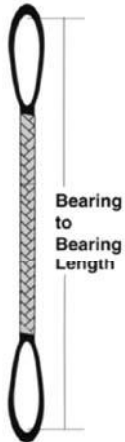

8- Part Braided Roundslings		*Capacity in lbs.			Min. Length	Standard Eye Length	Approx. Weight per foot	Width Under Load.
Part No.	Color Code	Vertical	Choker	Vertical Basket				
8BR1	Purple	9000	7200	18000	5'	14"	1.4 lb.	3.50"
8BR2	Green	18000	14400	36000	5'	15"	1.85 lb.	4.00"
8BR3	Yellow	28500	22800	57000	6'	18"	2.40 lb.	4.75"
8BR4	Tan	36000	28800	72000	6'	18"	2.85 lb.	5.00"
8BR5	Red	44900	35900	89800	7'	25"	3.8 lb.	6.00"
8BR6	White	57100	45600	114200	7'	25"	4.4 lb.	6.25"
8BR7	Blue	72000	57600	144000	9'	30"	6.25 lb.	7.50"
8BR8	Orange	85000	68000	170000	10'	33"	7.6 lb.	9.50"
8BR9	Orange	105300	84200	216000	10'	38"	9.75 lb.	13.0"

LARGER CAPACITIES AVAILABLE UPON REQUEST

FOR MORE INFORMATION, CONTACT US AT (800) 220-2579