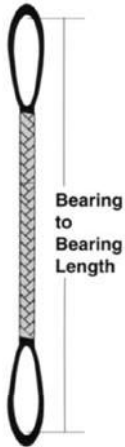

### Braided Roundup Roundslings

Braided Roundslings provide greater security in handling high-capacity loads, while maintaining the qualities our other roundslings offer. Braided Roundslings are constructed using 3 (6-part) or 4 (8 part) Endless Roundup Roundslings.

Braided Roundslings offer superior performance in a vertical, choker or basket hitch.

- Eyes are covered with abrasion-resistant nylon
- Soft, flexible, and easy to handle
- Conform well to load
- Excellent strength-to-weight ratio
- Capacities are color coded
- Red Core Warning Fibers alert user to damage
- Each sling is tagged for easy identification

6-Part Braided Round Slings		*Capacity in lbs.			Min. Length	Standard Eye Length	Approx. Weight per Foot	Width Under Load
Part No.	Color Code	Vertical	Choker	Vertical Basket				
6BR1	Purple	6700	5300	13400	5'	14"	1.1 lb.	3.25"
6BR12	Green	13500	10800	27000	5'	15"	1.45 lb.	3.75"
6BR3	Yellow	21400	17100	42800	6'	18"	1.9 lb.	4.25"
6BR4	Tan	27000	21600	54000	6'	18"	2.25 lb.	4.50"
6BR5	Red	33600	26800	67200	7'	25"	3.0 lb.	5.25"
6BR6	White	42800	34200	85600	7'	25"	3.5 lb.	5.50"
6BR7	Blue	54000	43200	108000	9'	30"	4.95 lb.	6.63"
6BR8	Orange	63700	50900	127400	10'	33"	6.0 lb.	8.25"
6BR9	Orange	79000	63200	158000	10'	38"	7.75 lb.	11.0"