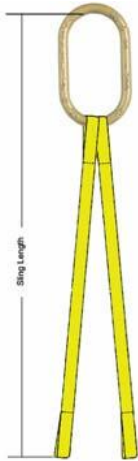

Multi-Leg Synthetic Slings

Mulox® Multi-Leg Slings - Flat Eyes

Number of Legs	Web Width (in.)	Number of Plies	Rated Capacity (lbs)				Recommended Minimum	
			90	60	45	30	Master Link *	Eye Sling Hook **
2	1	1	3,100	2,800	2,300	1,600	1/2"	1TA
		2	6,200	5,400	4,400	3,100	3/4"	1.5TA
	2	1	6,200	5,400	4,400	3,100	3/4"	1.5TA
		2	12,400	10,700	8,800	6,200	1"	3TA
	3	1	9,400	8,100	6,600	4,700	3/4"	1.5TA
		2	17,600	15,200	12,400	8,800	1"	3TA
3	1	1	4,800	4,100	3,300	2,400	3/4"	1TA
		2	9,000	7,700	6,300	4,500	3/4"	1.5TA
	2	1	9,000	7,700	6,300	4,500	3/4"	1.5TA
		2	18,600	15,500	12,700	9,000	1"	3TA
	3	1	14,100	12,000	9,900	7,000	1"	3TA
		2	26,400	22,800	18,600	13,200	1-1/4"	5TA
4	1	1	6,400	5,500	4,500	3,200	1"	1TA
		2	12,000	10,300	8,400	6,000	1"	1.5TA
	2	1	12,000	10,300	8,400	6,000	1"	1.5TA
		2	24,800	20,700	16,900	12,000	1-1/4"	3TA
	3	1	18,800	16,280	13,292	9,400	1"	3TA
		2	35,200	30,484	24,884	17,600	1-1/4"	5TA

* Oblong Master Link & Eye Sling Hooks may be sewn in place or mechanically attached
 ** Sling Hooks are supplied with safety latch attached when possible.
 Tapered eyes are standard for 3" and 4" web widths in assemblies.