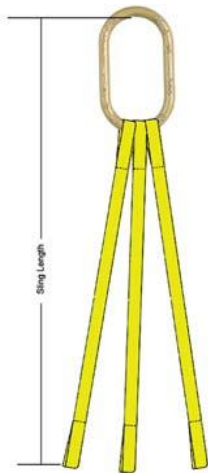

Multi-Leg Synthetic Slings

Mulox® Multi-Leg Slings - Flat Eyes

Number of Legs	Web Width (in.)	Number of Plies	Rated Capacity (lbs)				Recommended Minimum	
			90	60	45	30	Master Link *	Eye Sling Hook **
2	1	1	3,100	2,800	2,300	1,600	1/2"	1TA
		2	6,200	5,400	4,400	3,100	3/4"	1.5TA
	2	1	6,200	5,400	4,400	3,100	3/4"	1.5TA
		2	12,400	10,700	8,800	6,200	1"	3TA
	3	1	9,400	8,100	6,600	4,700	3/4"	1.5TA
		2	17,600	15,200	12,400	8,800	1"	3TA
3	1	1	4,800	4,100	3,300	2,400	3/4"	1TA
		2	9,000	7,700	6,300	4,500	3/4"	1.5TA
	2	1	9,000	7,700	6,300	4,500	3/4"	1.5TA
		2	18,600	15,500	12,700	9,000	1"	3TA
	3	1	14,100	12,000	9,900	7,000	1"	3TA
		2	26,400	22,800	18,600	13,200	1-1/4"	5TA
4	1	1	6,400	5,500	4,500	3,200	1"	1TA
		2	12,000	10,300	8,400	6,000	1"	1.5TA
	2	1	12,000	10,300	8,400	6,000	1"	1.5TA
		2	24,800	20,700	16,900	12,000	1-1/4"	3TA
	3	1	18,800	16,280	13,292	9,400	1"	3TA
		2	35,200	30,484	24,884	17,600	1-1/4"	5TA

* Oblong Master Link & Eye Sling Hooks may be sewn in place or mechanically attached
 ** Sling Hooks are supplied with safety latch attached when possible.
 Tapered eyes are standard for 3" and 4" web widths in assemblies.