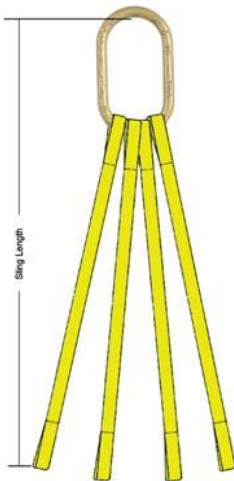

Multi-Leg Synthetic Slings

Mulox® Multi-Leg Slings - Flat Eyes

Number of Legs	Web Width (in.)	Number of Plies	Rated Capacity (lbs)				Recommended Minimum	
			90	60	45	30	Master Link *	Eye Sling Hook **
2	1	1	3,100	2,800	2,300	1,600	1/2"	1TA
		2	6,200	5,400	4,400	3,100	3/4"	1.5TA
	2	1	6,200	5,400	4,400	3,100	3/4"	1.5TA
		2	12,400	10,700	8,800	6,200	1"	3TA
	3	1	9,400	8,100	6,600	4,700	3/4"	1.5TA
		2	17,600	15,200	12,400	8,800	1"	3TA
3	1	1	4,800	4,100	3,300	2,400	3/4"	1TA
		2	9,000	7,700	6,300	4,500	3/4"	1.5TA
	2	1	9,000	7,700	6,300	4,500	3/4"	1.5TA
		2	18,600	15,500	12,700	9,000	1"	3TA
	3	1	14,100	12,000	9,900	7,000	1"	3TA
		2	26,400	22,800	18,600	13,200	1-1/4"	5TA
4	1	1	6,400	5,500	4,500	3,200	1"	1TA
		2	12,000	10,300	8,400	6,000	1"	1.5TA
	2	1	12,000	10,300	8,400	6,000	1"	1.5TA
		2	24,800	20,700	16,900	12,000	1-1/4"	3TA
	3	1	18,800	16,280	13,292	9,400	1"	3TA
		2	35,200	30,484	24,884	17,600	1-1/4"	5TA

* Oblong Master Link & Eye Sling Hooks may be sewn in place or mechanically attached
 ** Sling Hooks are supplied with safety latch attached when possible.
 Tapered eyes are standard for 3" and 4" web widths in assemblies.